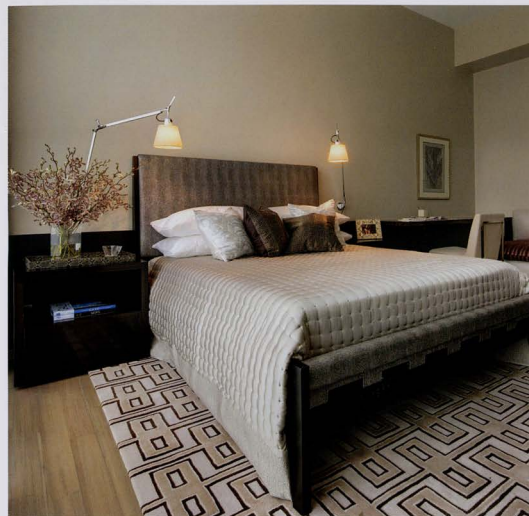

Grey Star
AL 20813

Barley White
WW 25283L

Frosted Dawn
LS 22276

Mosaic Grey
AL 20804