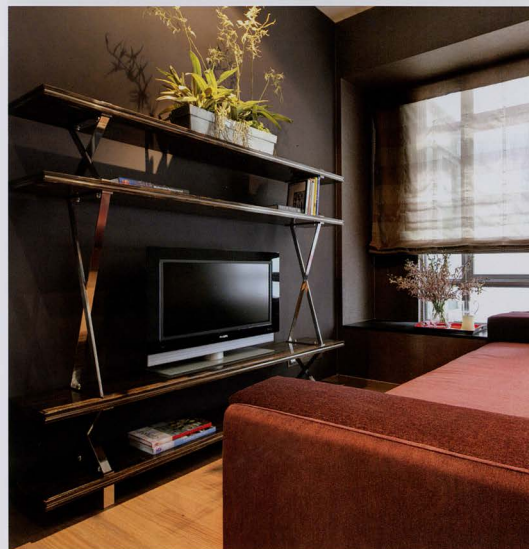

Grey Star
AL 20813

Barley White
WW 25283L

Frosted Dawn
LS 22276

Mosaic Grey
AL 20804